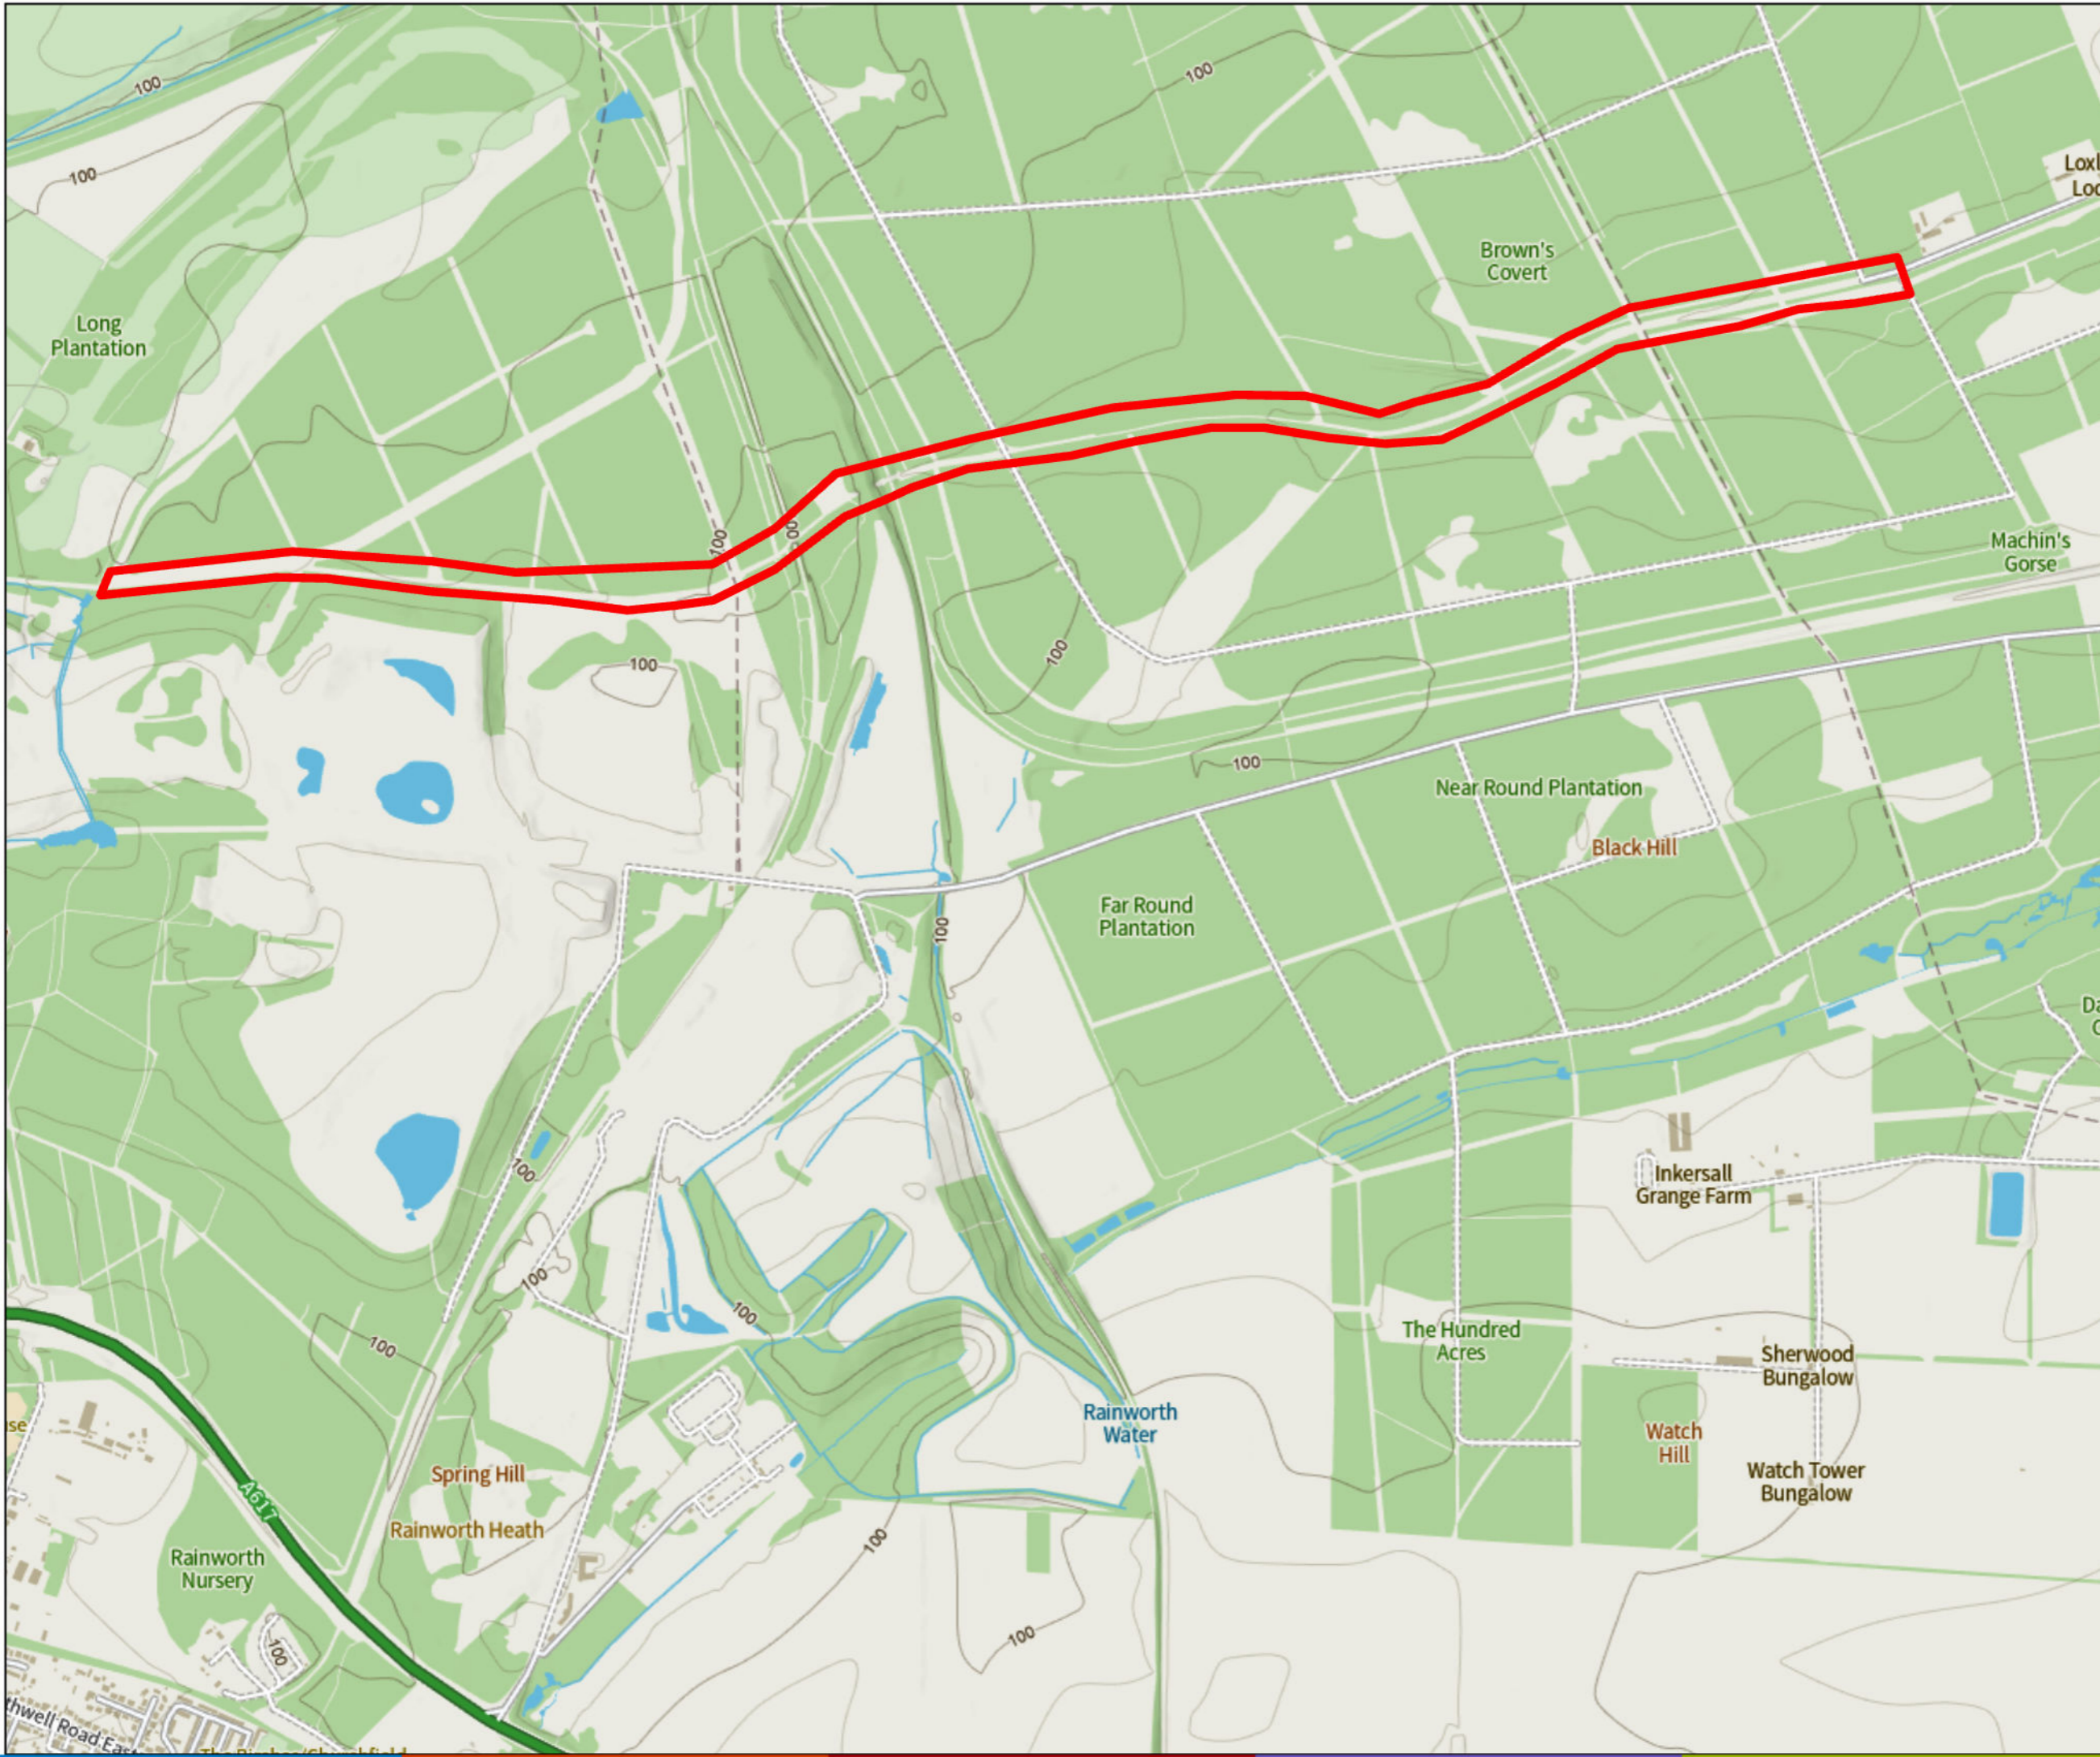

Legend

 Public Space Protection Order

Drawing Title
Newark and Sherwood District Council,
Public Space Protection Order -
Prohibition of Vehicles , Eakring Road

Location
Eakring Road

Drawing Reference

Date Exported: 08/02/2024

Scale: 1:12,438

© Crown copyright and database rights
2024 OS AC0000826200